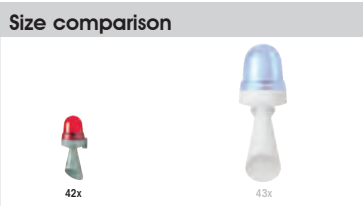

📐 TECHNICAL DIAGRAMS:

see page 304